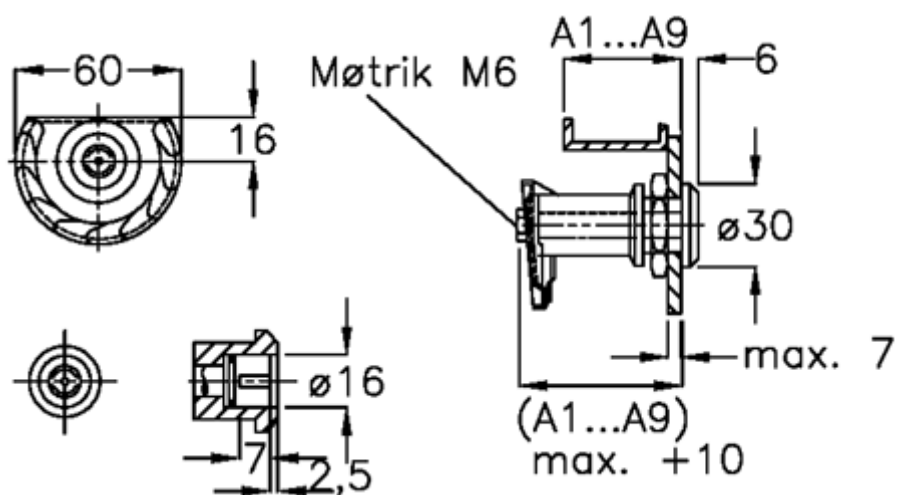

Data Sheet

Article number: 209180391
Description: E+G Door lock
GN 119-VDE-A9-NI

Measures

Door + frame thickness = 57-65

Measure type = A9